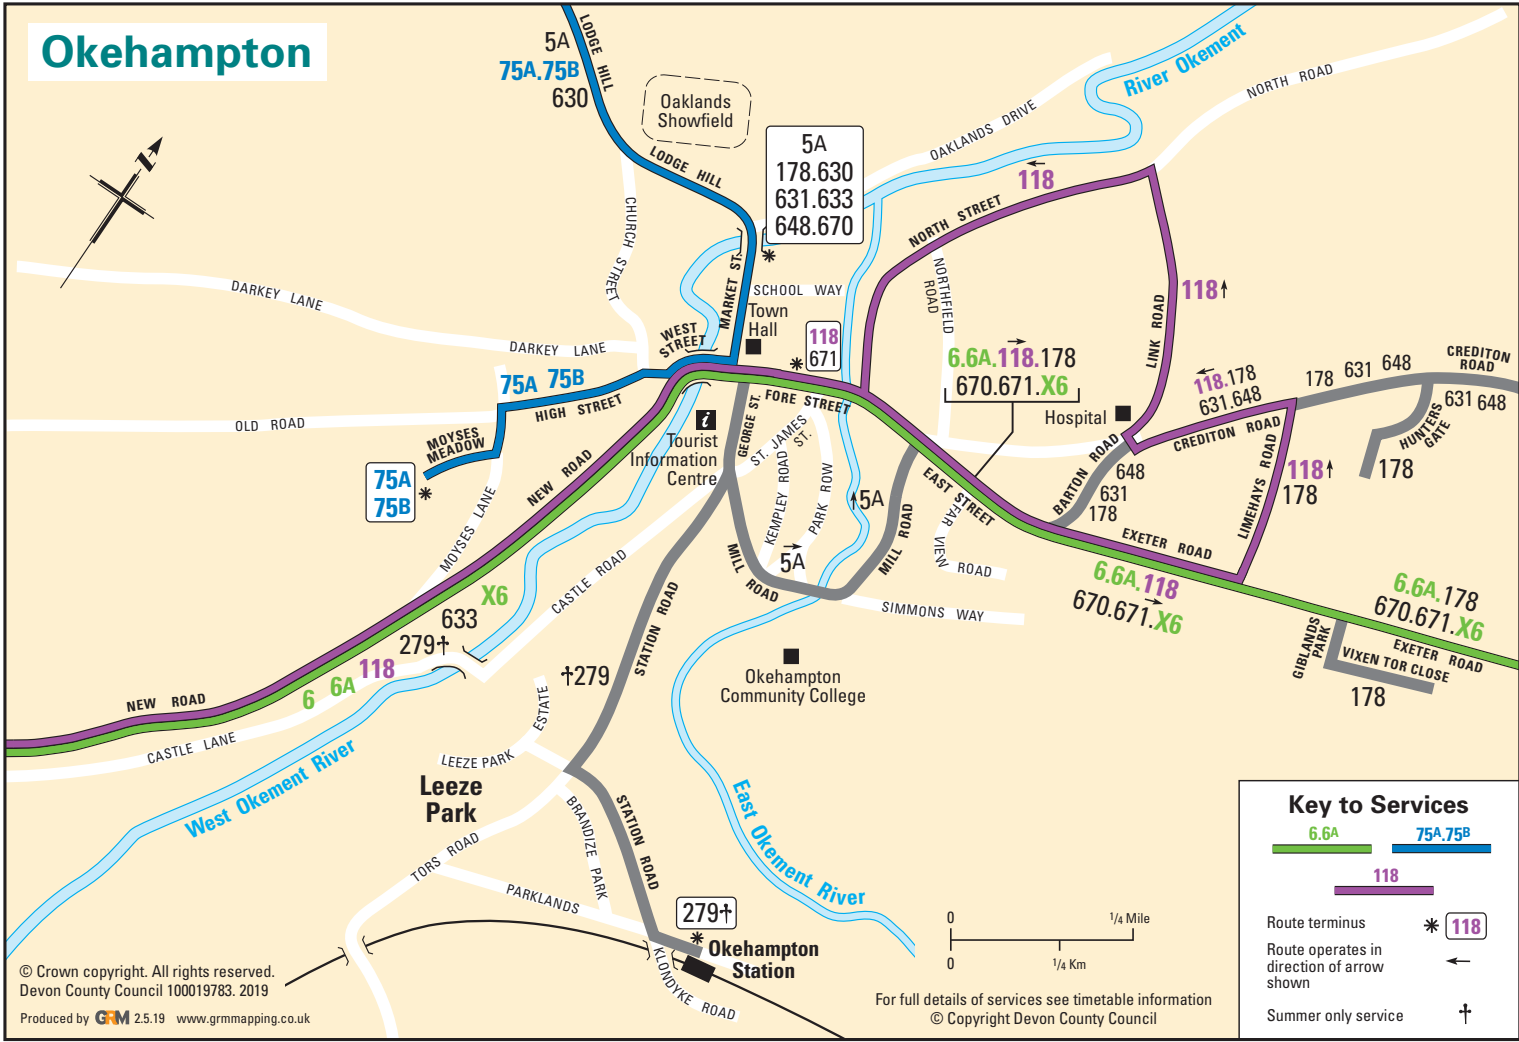

Okehampton

© Crown copyright. All rights reserved.
Devon County Council 100019783. 2019
Produced by **GRM** 2.5.19 www.grmmapping.co.uk

For full details of services see timetable information
© Copyright Devon County Council

Key to Services

- Route terminus * **118**
- Route operates in direction of arrow shown ←
- Summer only service †