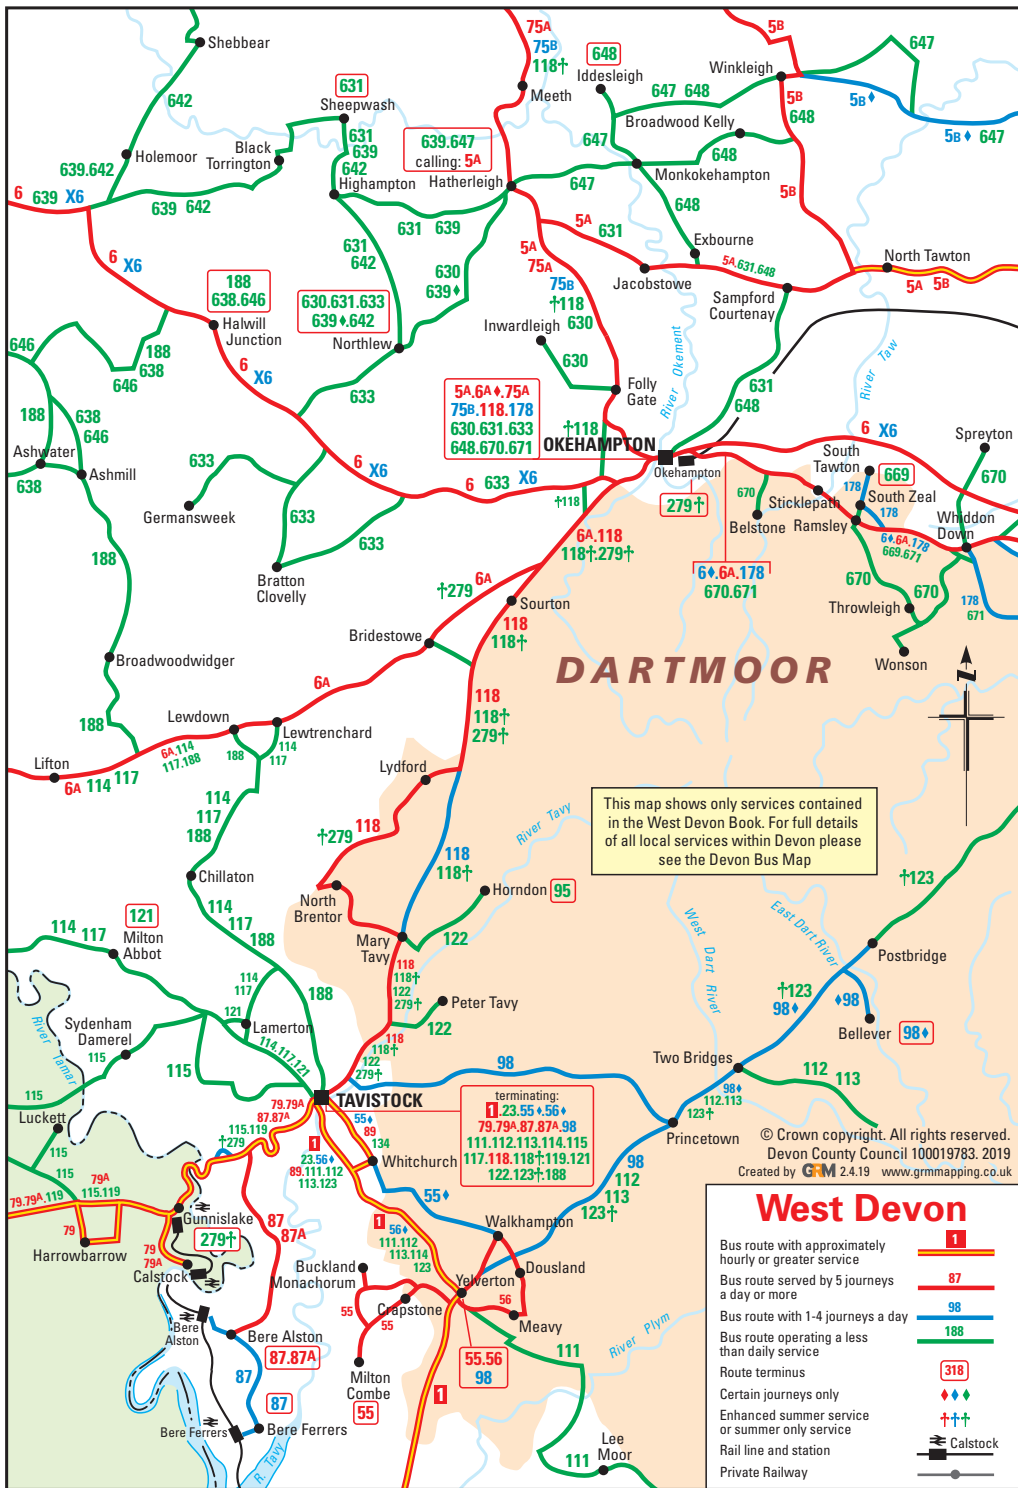

DARTMOOR

This map shows only services contained in the West Devon Book. For full details of all local services within Devon please see the Devon Bus Map

West Devon

- Bus route with approximately hourly or greater service **1**
- Bus route served by 5 journeys a day or more **87**
- Bus route with 1-4 journeys a day **98**
- Bus route operating a less than daily service **188**
- Route terminus **318**
- Certain journeys only ♦♦♦
- Enhanced summer service or summer only service †††
- Rail line and station —|—
- Private Railway —●—