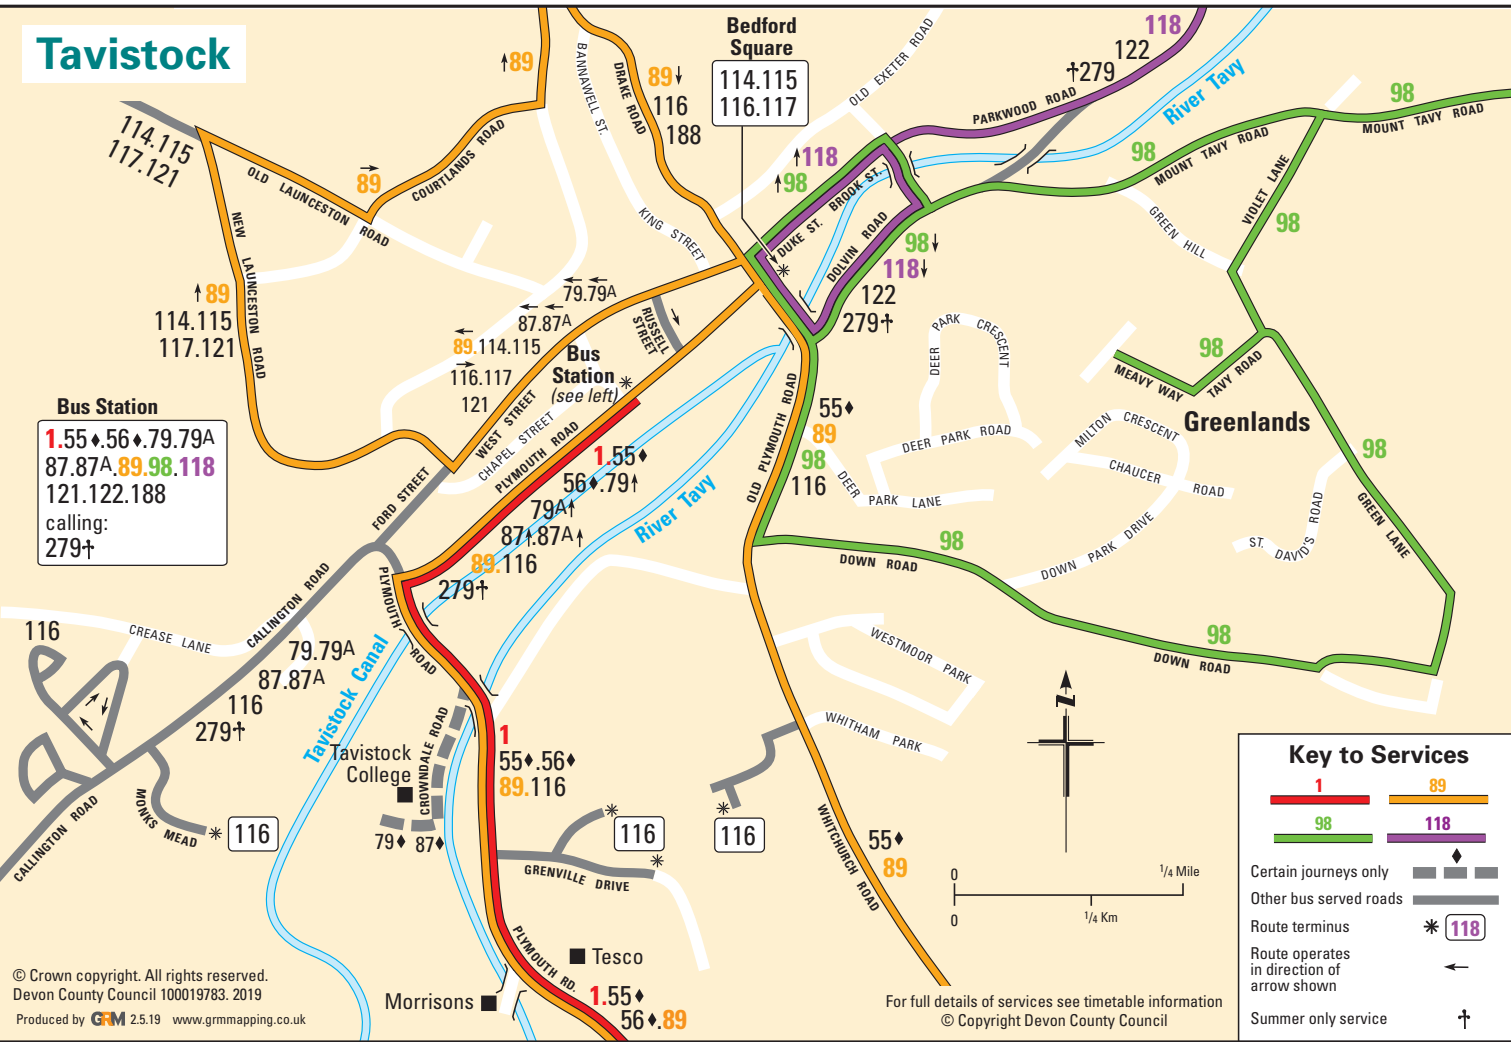

Key to Services

- Route terminus * **118**
- Route operates in direction of arrow shown ←
- Summer only service †

Tavistock

Bus Station
 1.55 ♦ 56 ♦ 79.79A
 87.87A 89.98.118
 121.122.188
 calling:
 279†

Key to Services